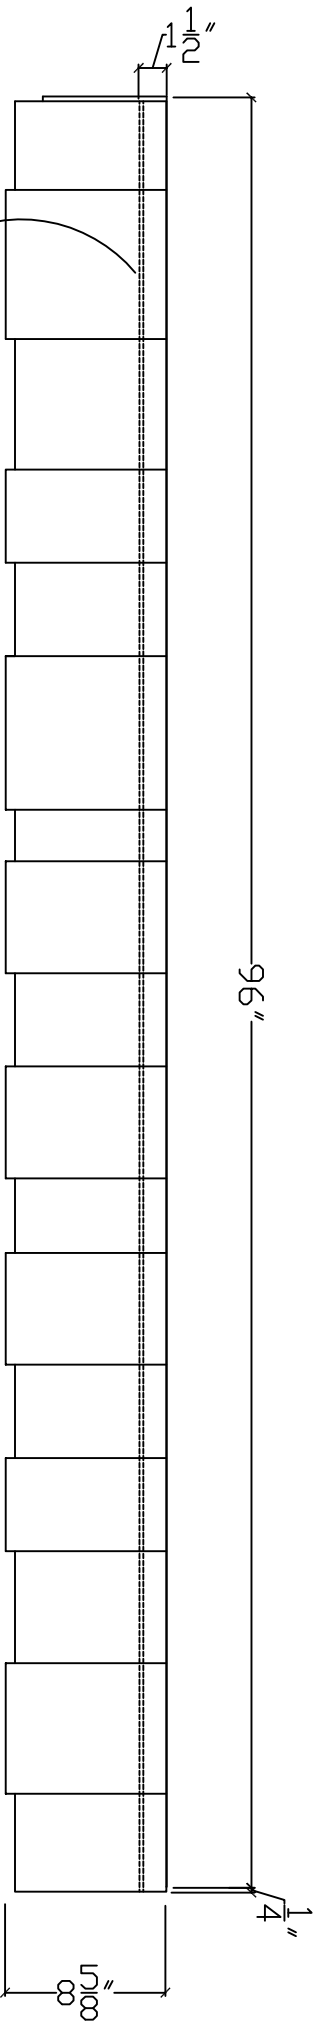

1 1/2"

Cedar Valley Mfg.

943 San Felipe Road
Hollister, Ca 95023

HORIZONTAL NAILING ZONE
FOR CONCEALED FASTENER
PLACEMENT

7 1/8" STAGGERED BUTTLINE
CAL-STACK SHINGLE PANEL