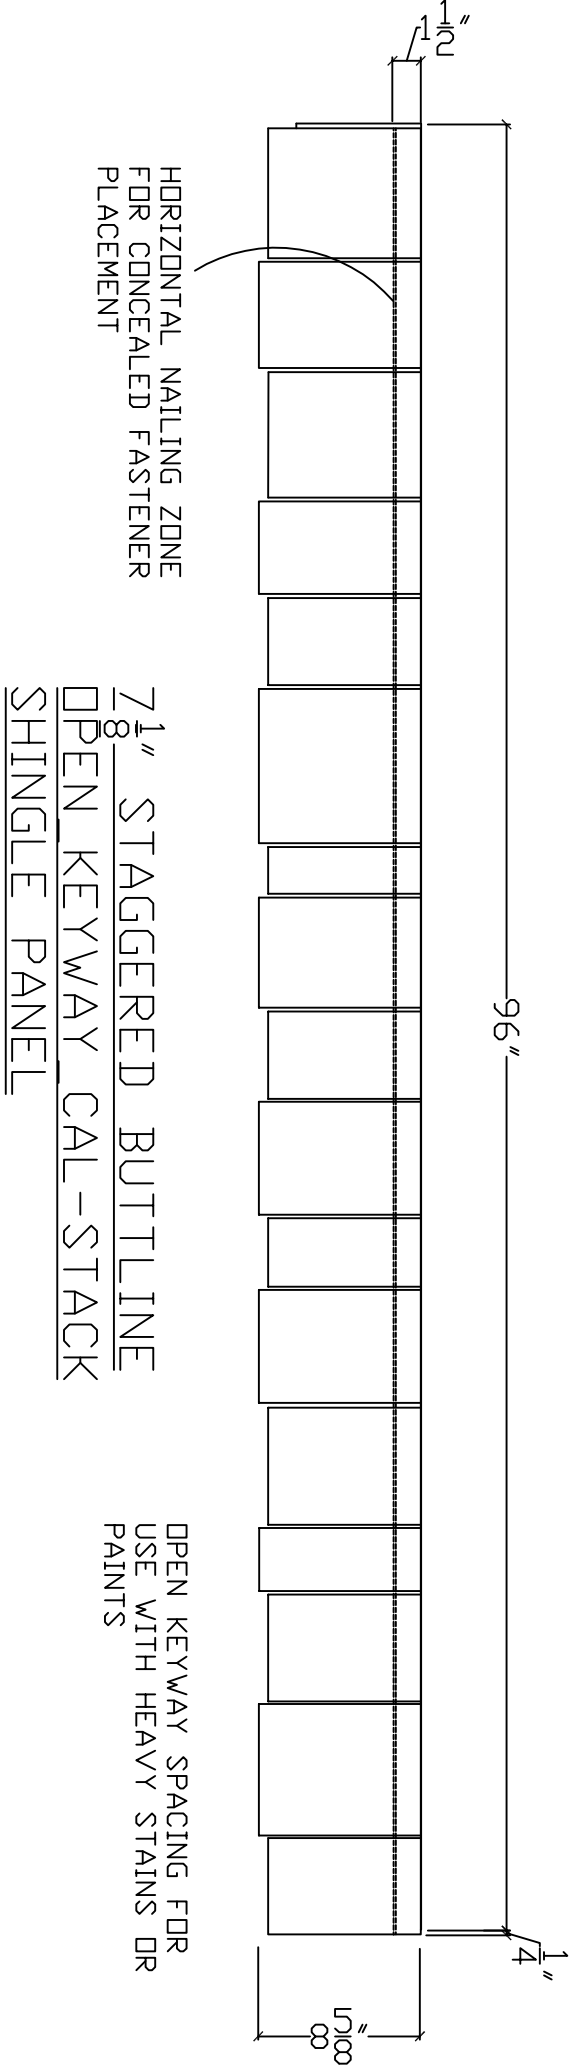

Cedar Valley Mfg.

943 San Felipe Road
Hollister, Ca 95023

HORIZONTAL NAILING ZONE
FOR CONCEALED FASTENER
PLACEMENT

7 1/8" STAGGERED BUTTLINE
OPEN KEYWAY CAL-STACK
SHINGLE PANEL

OPEN KEYWAY SPACING FOR
USE WITH HEAVY STAINS OR
PAINTS

1/8"
∞