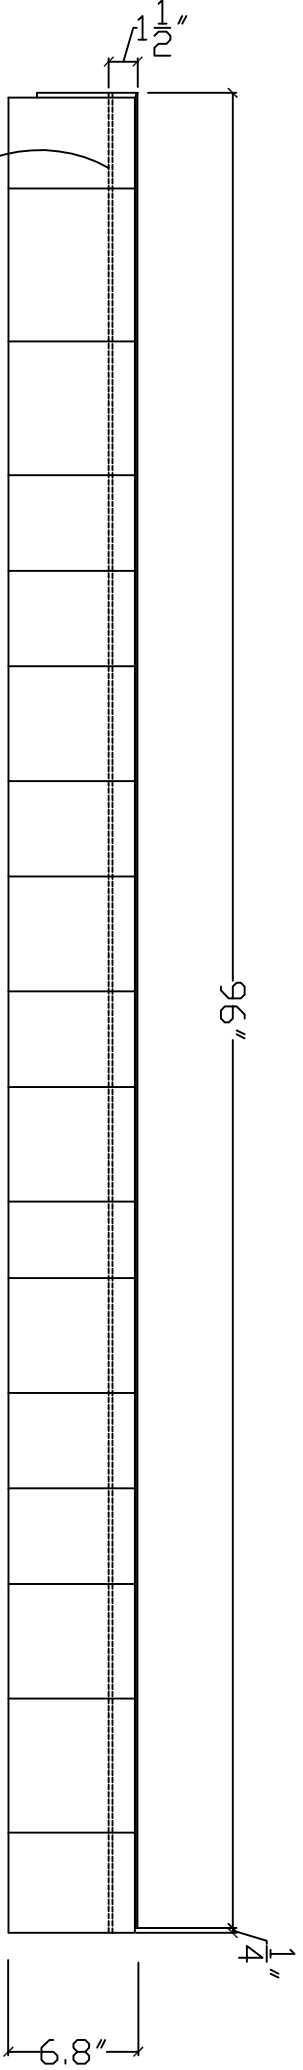

Cedar Valley Mfg  
943 San Felipe Rd  
Hollister, Ca 95023

5.3" Exposure Even Buttlined  
Cal-Stack Shingle Panel

HORIZONTAL NAILING ZONE  
FOR CONCEALED FASTENER  
PLACEMENT