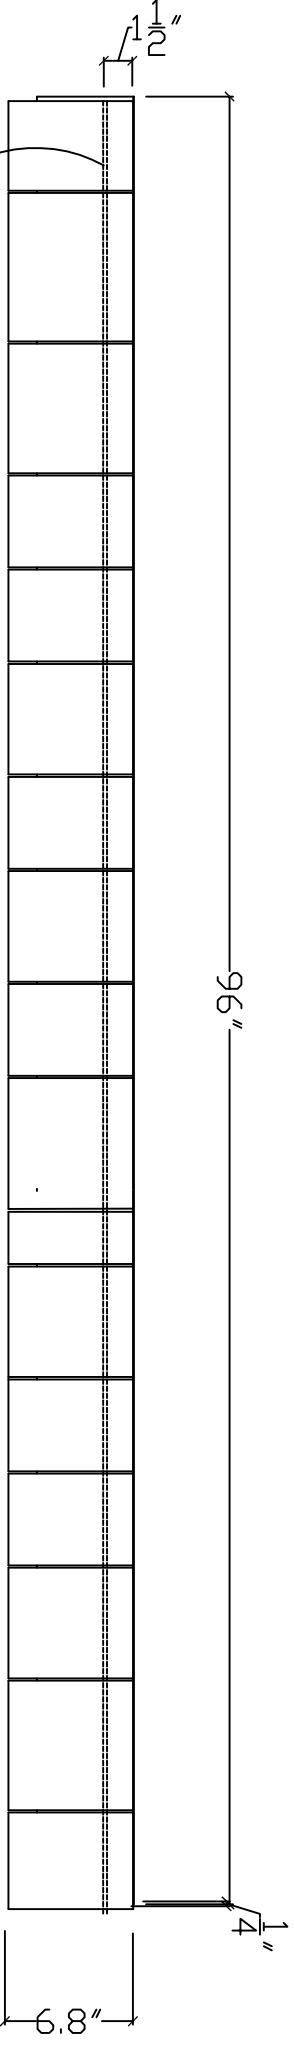

Cedar Valley Mfg
943 San Felipe Rd
Hollister, Ca 95023

HORIZONTAL NAILING ZONE
FOR CONCEALED FASTENER
PLACEMENT

5.3" EVEN BUTTLINE OPEN
KEYWAY CAL-STACK SHINGLE PANEL

OPEN KEYWAY SPACING FOR
USE WITH HEAVY STAINS OR
PAINTS