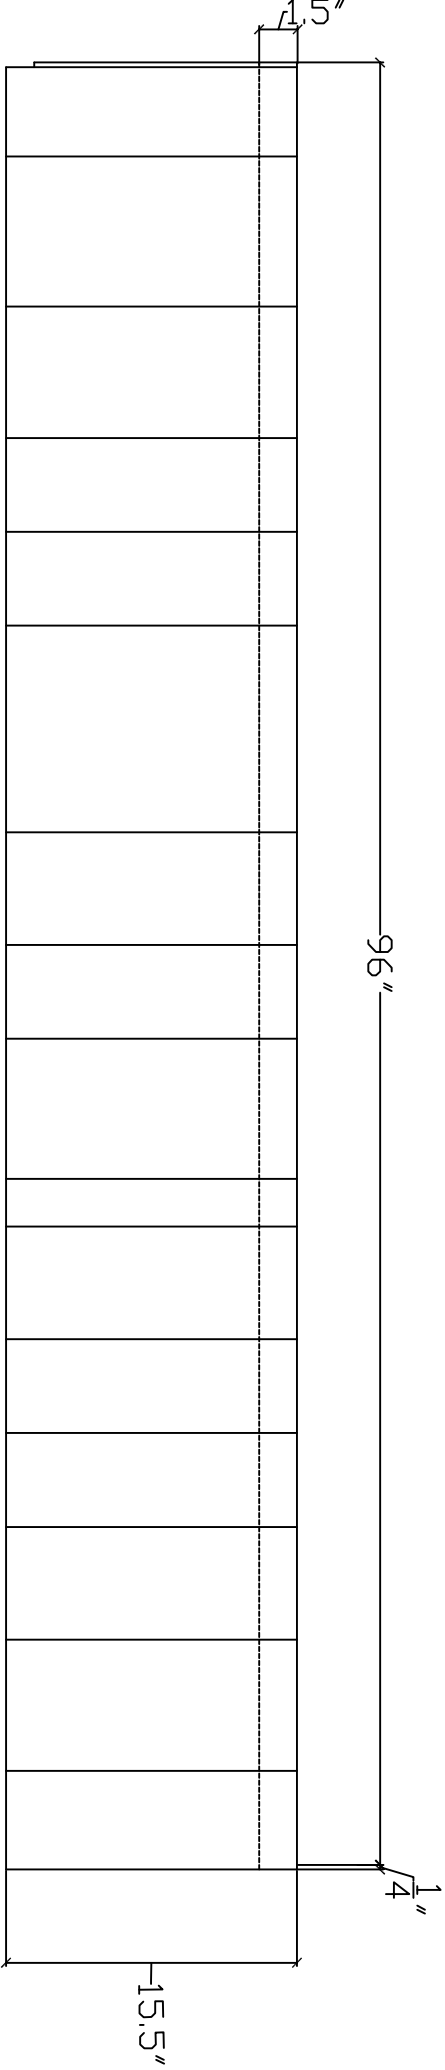

Cedar Valley Mfg
943 San Felipe Rd
Hollister, Ca 95023

14" Exposure Even Buttlined
Cal-stack Shingle Panel